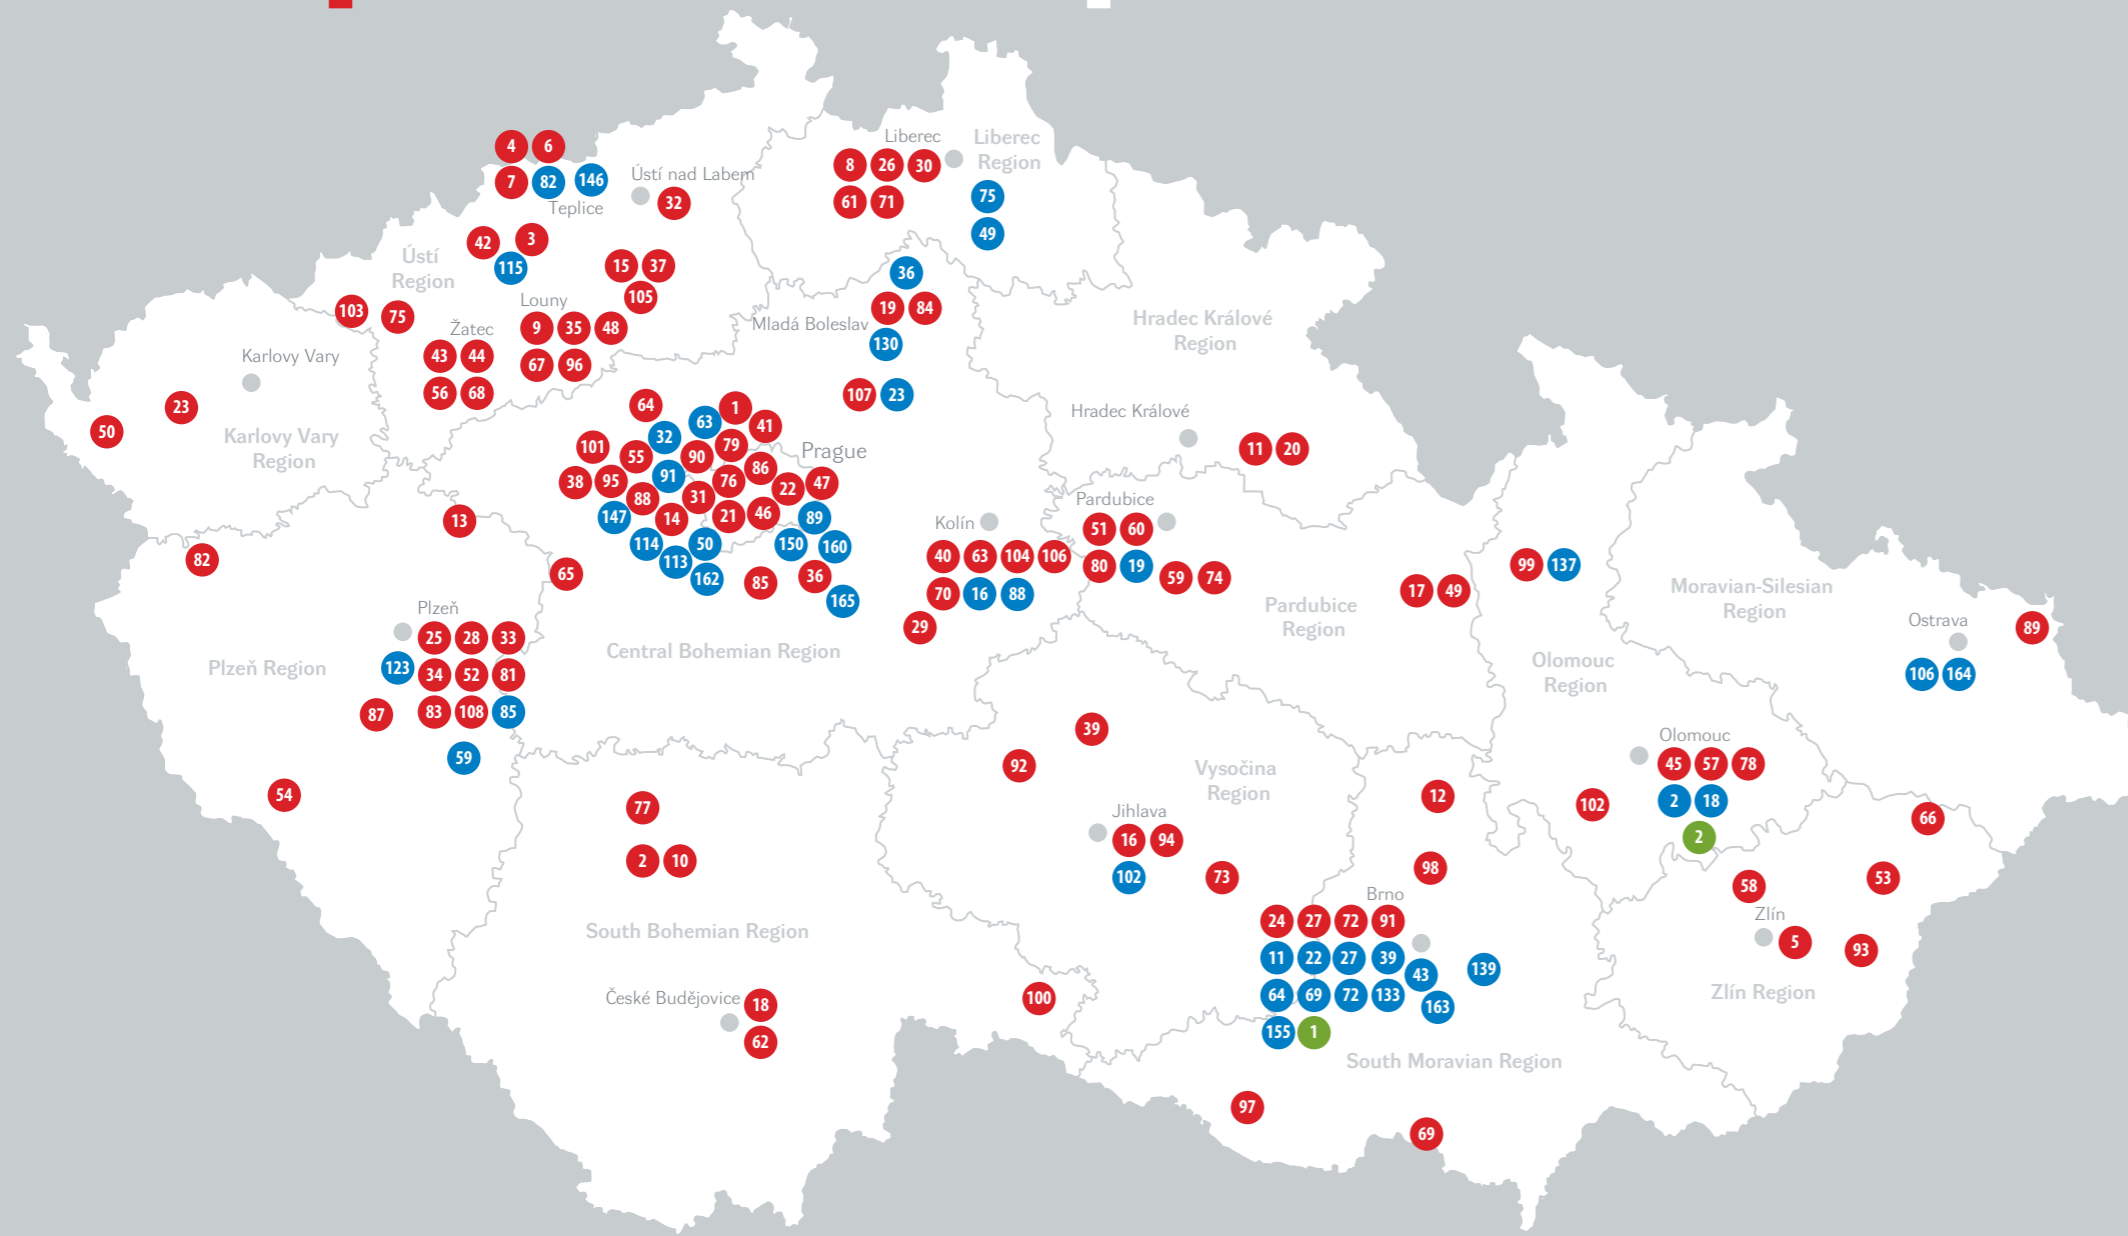

Japanese Companies in the Czech Republic

Japanese - affiliated companies in the Czech Republic

		Companies	Investment (mil. \$)	Employees
Investment	Manufacturing	108	3 670	46 371
	R&D, Strategic Services	3	18	246
Sales, Trading, Services and Others		165	93	4 884
TOTAL		276	3 782	51 501

[Data source by JETRO PRAHA Office as of February 2021.]

* Above figures include also Japanese investments through other countries.
 ** Figures of Investment and Employees include also planning figures and are changeable (Some companies did not announce exact numbers – N.A.). Therefore these numbers are an approximate information only.
 *** Figures of R&D Investment and Employees include also technology centres of Mfg and STS companies.