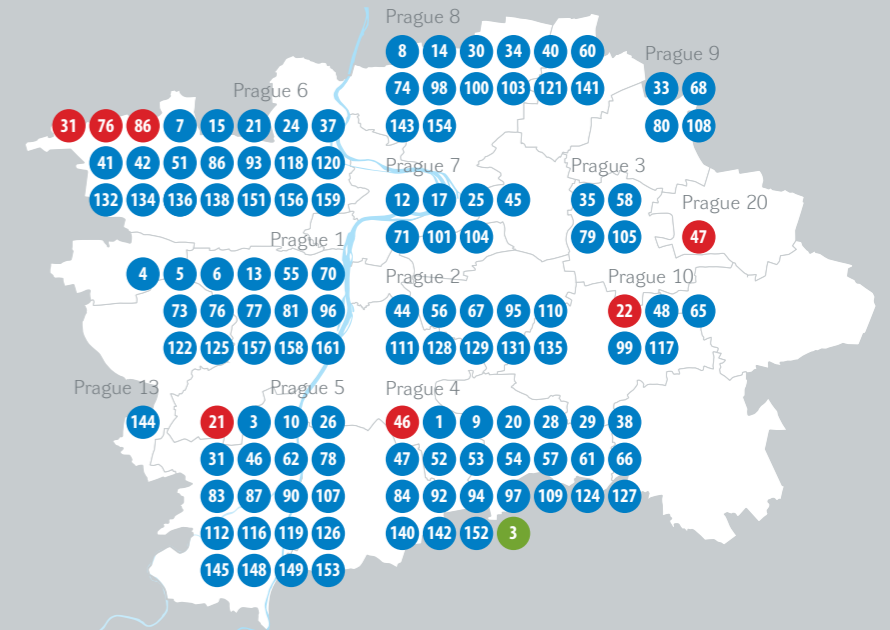

[Data source by JETRO PRAHA Office as of February 2021.]

* Above figures include also Japanese investments through other countries.
 ** Figures of Investment and Employees include also planning figures and are changeable (Some companies did not announce exact numbers – N.A.). Therefore these numbers are an approximate information only.
 *** Figures of R&D Investment and Employees include also technology centres of Mfg and STS companies.